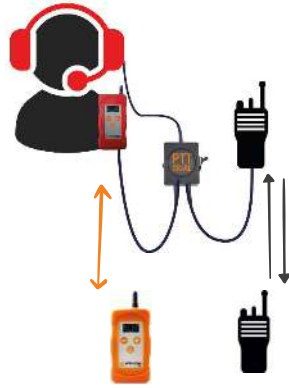

APPI-CovR

			
Bluetooth	GSM Compatible	APPI-Smart Compatible	Walkie-Talkie Compatible
			
Man down Alert	Water & dust Resistant	ICS Compatible	PTT/Duplex

APPI-CovR is a communicating noise-canceling headset embedding the «APPI» radio technology and its Full-Duplex conference mode. This headset is equipped with an noise cancelling microphone and offers a hearing protection for noisy environments.

APPI-MAX

			
Bluetooth	GSM Compatible	APPI-Smart Compatible	Walkie-Talkie Compatible
			
Man down Alert	Water & dust Resistant	ICS Compatible	PTT/Duplex

APPI-Max /DEC is a Multi-Com Gateway and Full-Duplex radio for Mounted and Dismounted Ops. The APPI-MaX features a connection to a 2-Ways Radio and GSM network and can be used with various Audio headsets. APPI-DEC connects to a vehicle's ICS as a standard headset to create an ICS Wireless extension around the vehicle.

BLUETOOTH

Create a gateway to the GSM network with your smartphone to integrate a remote team member.

PTT-DUAL

Create a gateway to any Walkie-Talkie network. Communicate on two networks simultaneously.

MAN DOWN ALERT