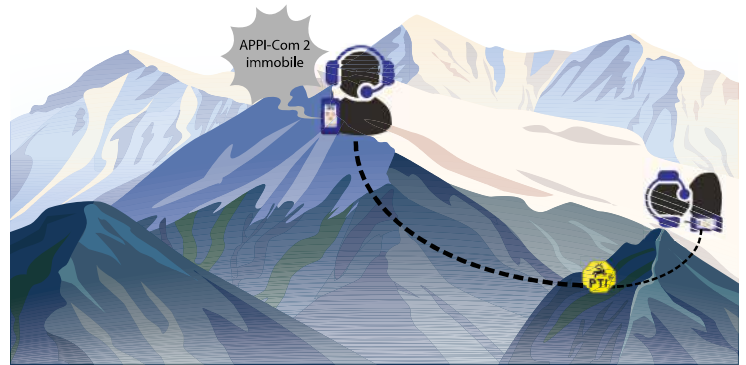

APPI-DEC :

Vehicle intercom Wireless extension, no installation required.