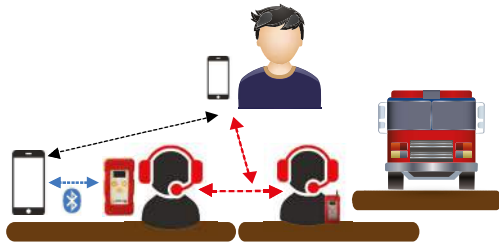

APPI-CovR

			
Bluetooth	GSM Compatible	APPI-Smart Compatible	Walkie-Talkie Compatible
			
Man down Alert	Water & dust Resistant	ICS Compatible	PTT/Duplex

APPI-CovR is a communicating noise-canceling headset embedding the «APPI» radio technology and its Full-Duplex conference mode. This headset is equipped with an noise cancelling microphone and offers a hearing protection for noisy environments.

APPI-MAX

			
Bluetooth	GSM Compatible	APPI-Smart Compatible	Walkie-Talkie Compatible
			
Man down Alert	Water & dust Resistant	ICS Compatible	PTT/Duplex

APPI-Max /DEC is a Multi-Com Gateway and Full-Duplex radio for Mounted and Dismounted Ops. The APPI-MaX features a connection to a 2-Ways Radio and GSM network and can be used with various Audio headsets. APPI-DEC connects to a vehicle's ICS as a standard headset to create an ICS Wireless extension around the vehicle.

BLUETOOTH

Create a gateway to the GSM network with your smartphone to integrate a remote team member.

PTT-DUAL

Create a gateway to any Walkie-Talkie network. Communicate on two networks simultaneously.

MAN DOWN ALERT