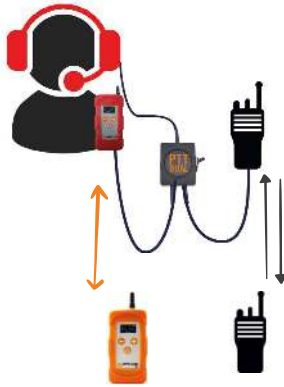

GSM
Compatible

APPI-Smart
Compatible

Walkie-Talkie
Compatible

Man down
Alert

Water & dust
Resistant

PTT/Duplex

APPI-Max /DEC is a Multi-Com Gateway and Full-Duplex radio for Mounted and Dismounted Ops. The APPI-Max features a connection to a 2-Ways Radio and GSM network and can be used with various Audio headsets. APPI-DEC connects to a vehicle's ICS as a standard headset to create an ICS Wireless extension around the vehicle.

APPI-LINE

In radio sensitive environments (nuclear, ammunition, etc.) or with significant EM perturbations, when man cannot use radio emissions, APPI-Line allows workers to keep in touch.

Simplicity: APPI-Line can be deployed within minutes, and embeds the APPI-Com's strengths: compact, waterproof, shockproof. It allows you to connect a wide range of audio devices for full-duplex communication.

BLUETOOTH

Create a gateway to the GSM network with your smartphone to integrate a remote team member.

PTT-DUAL

Create a gateway to any Walkie-Talkie network. Communicate on two networks simultaneously.

MAN DOWN ALERT