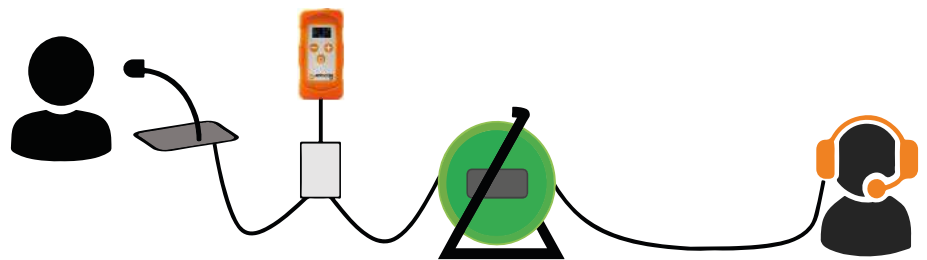

APPI-LINE

In radio sensitive environments (nuclear, ammunition, etc.) or with significant EM perturbations, when man cannot use radio emissions, APPI-Line allows workers to keep in touch.

Simplicity: APPI-Line can be deployed within minutes, and embeds the APPI-Com's strengths: compact, waterproof, shockproof. It allows you to connect a wide range of audio devices for full-duplex communication.