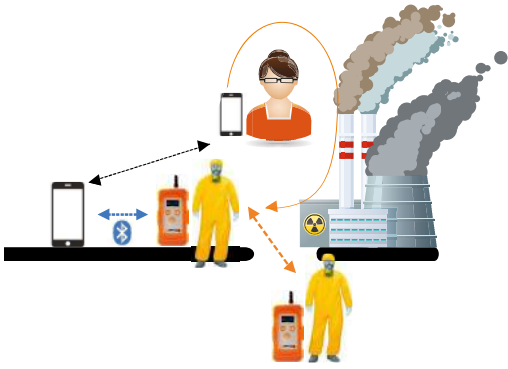

BLUETOOTH

Create a gateway to the GSM network with your smartphone to integrate a remote team member.