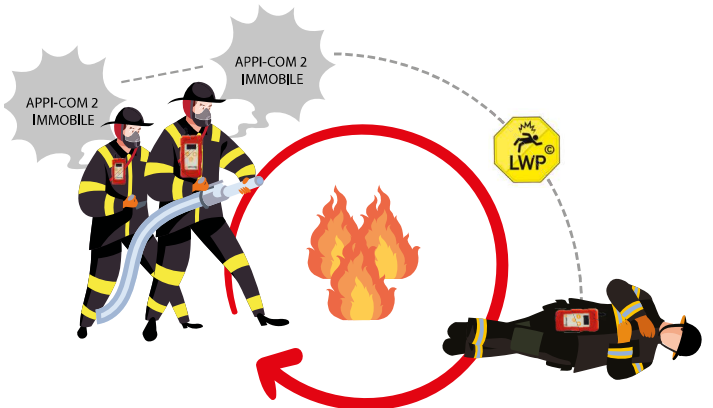

## APPI-CovR

-  Bluetooth
-  GSM Compatible
-  APPI-Smart Compatible
-  Walkie-Talkie Compatible
-  LWP  
Man down Alert
-  IP55  
Water & dust Resistant
-  ICS Compatible
-  PTT/  
Duplex

*APPI-CovR is a communicating noise-canceling headset embedding the «APPI» radio technology and its Full-Duplex conference mode. This headset is equipped with a noise cancelling microphone and offers a hearing protection for noisy environments.*

## BLUETOOTH

Create a gateway to the GSM network with your smartphone to integrate a remote team member.

## PTT-DUAL

Create a gateway to any Walkie-Talkie network. Communicate on two networks simultaneously.

## MAN DOWN ALERT

APPI radios are equipped with safety systems; Immobility vocal alert (LWP) or signal loss (Safeline).