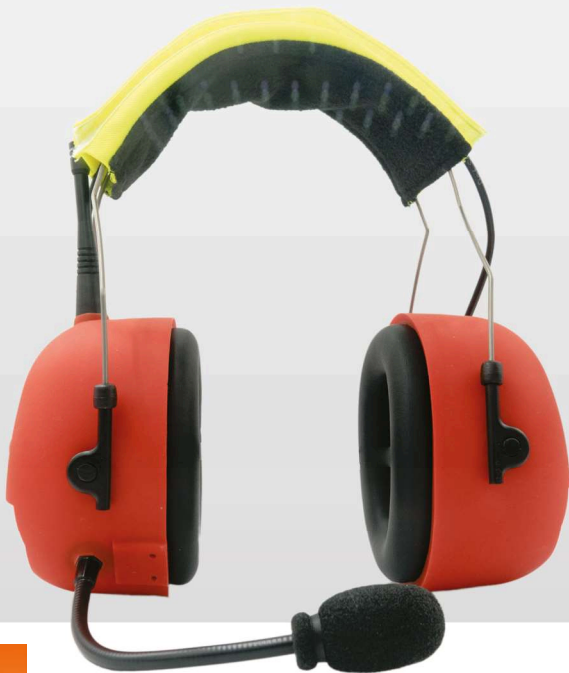

# HANDS-FREE COMMS

APPI-C<sup>o</sup>vR RADIO

APPI-COM<sup>+</sup> LR RADIO

APPI-Smart compatible

**SAFETY**COMMS FIRST!™

APPI radios offer hands-free conference mode over 3.8 km without fixed or mobile base (Int'l patent).