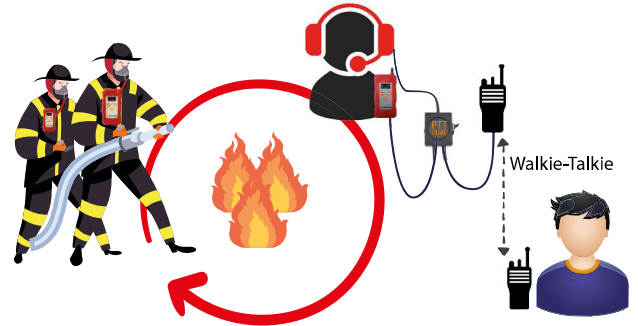

PTT-DUAL

Create a gateway to any Walkie-Talkie network. Communicate on two networks simultaneously.