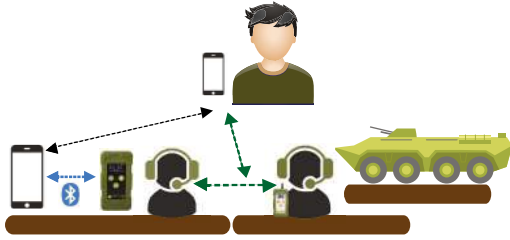

APPI-CovR

-  Bluetooth
-  GSM Compatible
-  APPI-Smart Compatible
-  Walkie-Talkie Compatible
-  Man down Alert
-  Water & dust Resistant
-  ICS Compatible
-  PTT/ Duplex

APPI-CovR is a communicating noise-canceling headset embedding the «APPI» radio technology and its Full-Duplex conference mode. This headset is equipped with an noise cancelling microphone and offers a hearing protection for noisy environments.

APPI-MAX

-  Bluetooth
-  GSM Compatible
-  APPI-Smart Compatible
-  Walkie-Talkie Compatible
-  Man down Alert
-  Water & dust Resistant
-  ICS Compatible
-  PTT/ Duplex

APPI-Max /DEC is a Multi-Com Gateway and Full-Duplex radio for Mounted and Dismounted Ops. The APPI-MaX features a connection to a 2-Ways Radio and GSM network and can be used with various Audio headsets. APPI-DEC connects to a vehicle's ICS as a standard headset to create an ICS Wireless extension around the vehicle.

BLUETOOTH

Create a gateway to the GSM network with your smartphone to integrate a remote team member.

PTT-DUAL

Create a gateway to any Walkie-Talkie network. Communicate on two networks simultaneously.

MAN DOWN ALERT