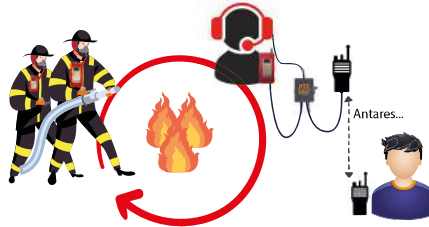

APPI-CovR

-  Bluetooth
-  GSM Compatible
-  APPI-Smart Compatible
-  Walkie-Talkie Compatible
-  Man down Alert
-  Water & dust Resistant
-  ICS Compatible
-  PTT/ Duplex

APPI-CovR is a communicating noise-canceling headset embedding the «APPI» radio technology and its Full-Duplex conference mode. This headset is equipped with an noise cancelling microphone and offers a hearing protection for noisy environments.

APPI-MAX

-  Bluetooth
-  GSM Compatible
-  APPI-Smart Compatible
-  Walkie-Talkie Compatible
-  Man down Alert
-  Water & dust Resistant
-  ICS Compatible
-  PTT/ Duplex

APPI-Max /DEC is a Multi-Com Gateway and Full-Duplex radio for Mounted and Dismounted Ops. The APPI-MaX features a connection to a 2-Ways Radio and GSM network and can be used with various Audio headsets. APPI-DEC connects to a vehicle's ICS as a standard headset to create an ICS Wireless extension around the vehicle.

BLUETOOTH

Create a gateway to the GSM network with your smartphone to integrate a remote team member.

PTT-DUAL

Create a gateway to any Walkie-Talkie network. Communicate on two networks simultaneously.

MAN DOWN ALERT

APPI radios are equipped with safety systems; Immobility vocal alert (LWP) or signal loss (Safeline).

APPI-Smart C :

Control your APPI-Com /CovR from your smartphone.

APPI-Smart S :

APPI-Smart C + automatic transfer of LWP alerts and manual call to a pre-registered number from any APPI-Com / Covr in the group.