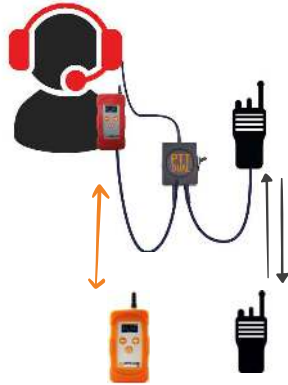

APPI-Smart
Compatible

Walkie-Talkie
Compatible

Bluetooth

Man down
Alert

SCBA
Compatible

Water & dust
Resistant

BLUETOOTH

Create a gateway to the GSM network with your smartphone to integrate a remote team member.

PTT-DUAL

Create a gateway to any Walkie-Talkie network. Communicate on two networks simultaneously.

MAN DOWN ALERT

APPI radios are equipped with safety systems; Immobility vocal alert (LWP) or signal loss (safeline).