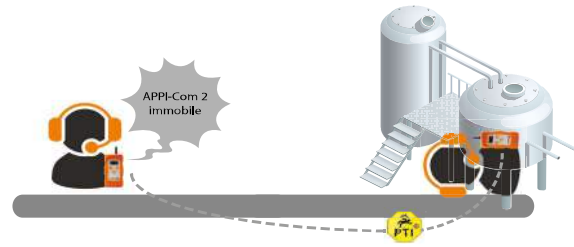

APPI-Smart
Compatible

Walkie-Talkie
Compatible

Bluetooth

Man down
Alert

SCBA
Compatible

Water & dust
Resistant

BLUETOOTH

Create a gateway to the GSM network with your smartphone to integrate a remote team member.

PTT-DUAL

Create a gateway to any Walkie-Talkie network. Communicate on two networks simultaneously.

MAN DOWN ALERT

APPI radios are equipped with safety systems; Immobility vocal alert (LWP) or signal loss (safeline).