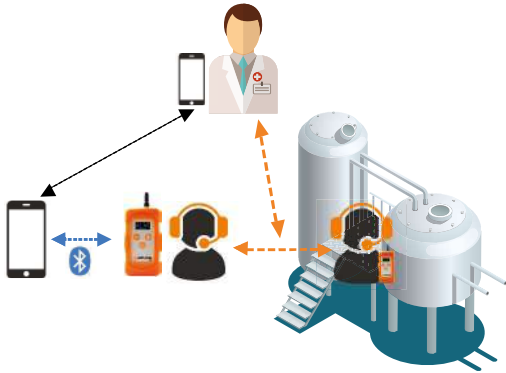

APPI-Smart
Compatible

Walkie-Talkie
Compatible

Bluetooth

Man down
Alert

SCBA
Compatible

Water & dust
Resistant

BLUETOOTH

Create a gateway to the GSM network with your smartphone to integrate a remote team member.

PTT-DUAL

Create a gateway to any Walkie-Talkie network. Communicate on two networks simultaneously.

MAN DOWN ALERT

APPI radios are equipped with safety systems; Immobility vocal alert (LWP) or signal loss (safeline).