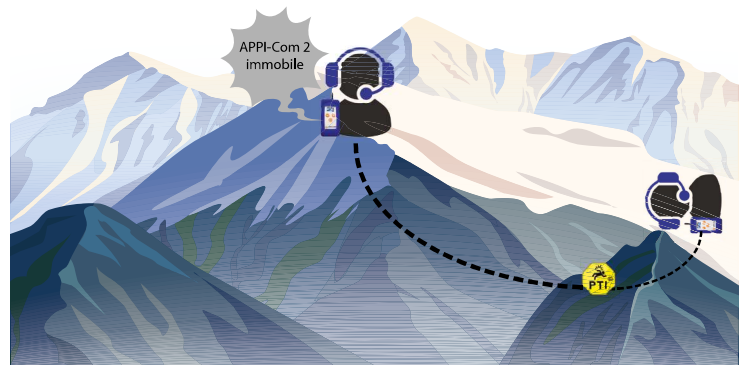

APPI-DEC :

Vehicle intercom Wireless extension, no installation required.