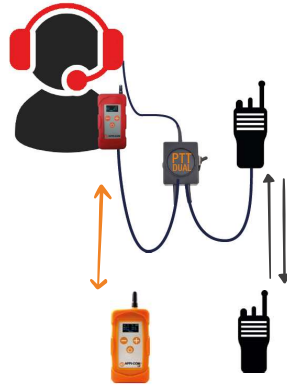

APPI-CovR

			
Bluetooth	GSM Compatible	APPI-Smart Compatible	Walkie-Talkie Compatible
			
Man down Alert	Water & dust Resistant	ICS Compatible	PTT/Duplex

APPI-CovR is a communicating noise-canceling headset embedding the «APPI» radio technology and its Full-Duplex conference mode. This headset is equipped with a noise cancelling microphone and offers a hearing protection for noisy environments.

APPI-MAX

			
Bluetooth	GSM Compatible	APPI-Smart Compatible	Walkie-Talkie Compatible
			
Man down Alert	Water & dust Resistant	ICS Compatible	PTT/Duplex

APPI-Max /DEC is a Multi-Com Gateway and Full-Duplex radio for Mounted and Dismounted Ops. The APPI-Max features a connection to a 2-Ways Radio and GSM network and can be used with various Audio headsets. APPI-DEC connects to a vehicle's ICS as a standard headset to create an ICS Wireless extension around the vehicle.

BLUETOOTH

Create a gateway to the GSM network with your smartphone to integrate a remote team member.

PTT-DUAL

Create a gateway to any Walkie-Talkie network. Communicate on two networks simultaneously.

MAN DOWN ALERT