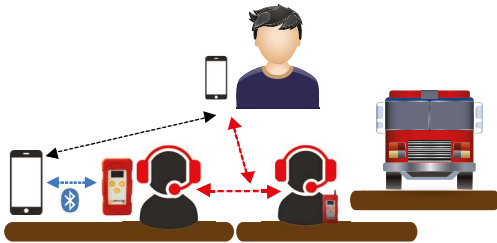

APPI-CovR

			
Bluetooth	GSM Compatible	APPI-Smart Compatible	Walkie-Talkie Compatible
			
Man down Alert	Water & dust Resistant	ICS Compatible	PTT/Duplex

APPI-CovR is a communicating noise-canceling headset embedding the «APPI» radio technology and its Full-Duplex conference mode. This headset is equipped with a noise cancelling microphone and offers a hearing protection for noisy environments.

APPI-MAX

			
Bluetooth	GSM Compatible	APPI-Smart Compatible	Walkie-Talkie Compatible
			
Man down Alert	Water & dust Resistant	ICS Compatible	PTT/Duplex

APPI-Max /DEC is a Multi-Com Gateway and Full-Duplex radio for Mounted and Dismounted Ops. The APPI-Max features a connection to a 2-Ways Radio and GSM network and can be used with various Audio headsets. APPI-DEC connects to a vehicle's ICS as a standard headset to create an ICS Wireless extension around the vehicle.

BLUETOOTH

Create a gateway to the GSM network with your smartphone to integrate a remote team member.

PTT-DUAL

Create a gateway to any Walkie-Talkie network. Communicate on two networks simultaneously.

MAN DOWN ALERT