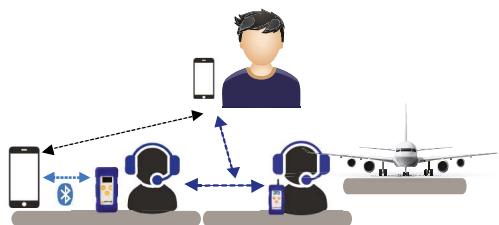

APPI-CovR

			
Bluetooth	GSM Compatible	APPI-Smart Compatible	Walkie-Talkie Compatible
			
LWP Man down Alert	Water & dust Resistant	Isolation 31dB	PTT/Duplex

APPI-CovR is a communicating noise-canceling headset embedding the «APPI» radio technology and its Full-Duplex conference mode. This headset is equipped with an noise cancelling microphone and offers a hearing protection for noisy environments.

APPI-MAX

			
Bluetooth	GSM Compatible	APPI-Smart Compatible	Walkie-Talkie Compatible
			
LWP Man down Alert	Water & dust Resistant	ICS Compatible	PTT/Duplex

APPI-Max /DEC is a Multi-Com Gateway and Full-Duplex radio for Mounted and Dismounted Ops. The APPI-MaX features a connection to a 2-Ways Radio and GSM network and can be used with various Audio headsets. APPI-DEC connects to a vehicle's ICS as a standard headset to create an ICS Wireless extension around the vehicle.

BLUETOOTH

Create a gateway to the GSM network with your smartphone to integrate a remote team member.

PTT-DUAL

Create a gateway to any Walkie-Talkie network. Communicate on two networks simultaneously.

MAN DOWN ALERT