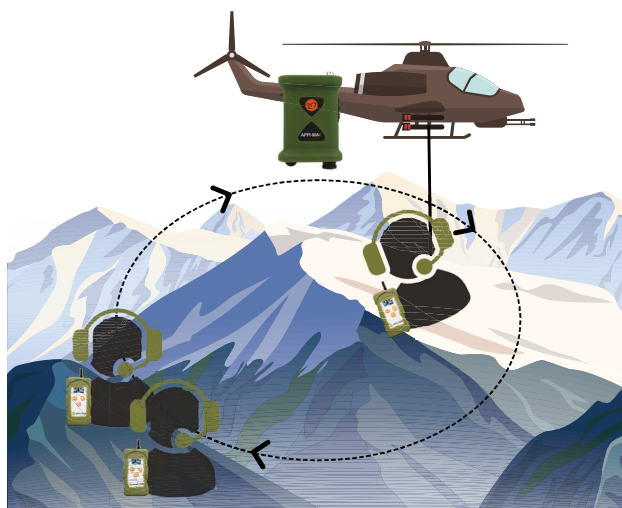

APPI-MAX

			
Bluetooth	GSM Compatible	APPI-Smart Compatible	Walkie-Talkie Compatible
			
LWP Man down Alert	Water & dust Resistant	ICS Compatible	PTT/Duplex

APPI-Max /DEC is a Multi-Com Gateway and Full-Duplex radio for Mounted and Dismounted Ops. The APPI-MaX features a connection to a 2-Ways Radio and GSM network and can be used with various Audio headsets. APPI-DEC connects to a vehicle's ICS as a standard headset to create an ICS Wireless extension around the vehicle.

BLUETOOTH

Create a gateway to the GSM network with your smartphone to integrate a remote team member.

PTT-DUAL

Create a gateway to any Walkie-Talkie network. Communicate on two networks simultaneously.

MAN DOWN ALERT

APPI radios are equipped with safety systems; Immobility vocal alert (LWP) or signal loss (safeline).

APPI-DEC

Vehicle intercom Wireless extension. No installation required.

OUR SELECTION OF HEADSETS AND ACCESSORIES