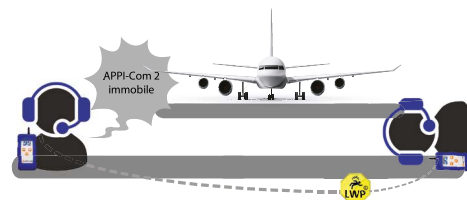

APPI-MAX

			
Bluetooth	GSM Compatible	APPI-Smart Compatible	Walkie-Talkie Compatible
			
LWP Man down Alert	Water & dust Resistant	ICS Compatible	PTT/Duplex

APPI-Max /DEC is a Multi-Com Gateway and Full-Duplex radio for Mounted and Dismounted Ops. The APPI-MaX features a connection to a 2-Ways Radio and GSM network and can be used with various Audio headsets. APPI-DEC connects to a vehicle's ICS as a standard headset to create an ICS Wireless extension around the vehicle.

BLUETOOTH

Create a gateway to the GSM network with your smartphone to integrate a remote team member.

PTT-DUAL

Create a gateway to any Walkie-Talkie network. Communicate on two networks simultaneously.

MAN DOWN ALERT

APPI radios are equipped with safety systems; Immobility vocal alert (LWP) or signal loss (safeline).

APPI-DEC

Vehicle intercom Wireless extension. No installation required.

OUR SELECTION OF HEADSETS AND ACCESSORIES