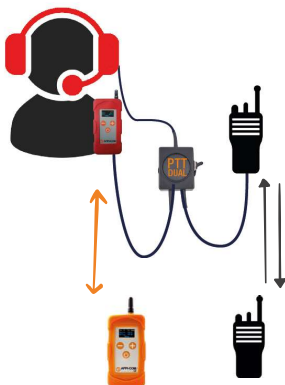

APPI-CovR

			
Bluetooth	GSM Compatible	APPI-Smart Compatible	Walkie-Talkie Compatible
			
LWP Man down Alert	Water & dust Resistant	Isolation 31dB	PTT/Duplex

APPI-CovR is a communicating noise-canceling headset embedding the «APPI» radio technology and its Full-Duplex conference mode. This headset is equipped with an noise cancelling microphone and offers a hearing protection for noisy environments.

APPI-MAX

			
Bluetooth	GSM Compatible	APPI-Smart Compatible	Walkie-Talkie Compatible
			
LWP Man down Alert	Water & dust Resistant	ICS Compatible	PTT/Duplex

APPI-Max /DEC is a Multi-Com Gateway and Full-Duplex radio for Mounted and Dismounted Ops. The APPI-MaX features a connection to a 2-Ways Radio and GSM network and can be used with various Audio headsets. APPI-DEC connects to a vehicle's ICS as a standard headset to create an ICS Wireless extension around the vehicle.

BLUETOOTH

Create a gateway to the GSM network with your smartphone to integrate a remote team member.

PTT-DUAL

Create a gateway to any Walkie-Talkie network. Communicate on two networks simultaneously.

MAN DOWN ALERT