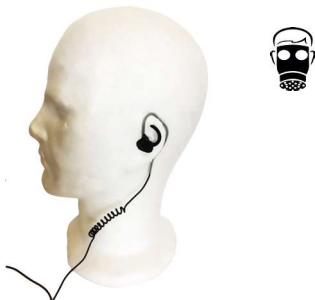

APPI-LINE

In radio sensitive environments (nuclear, ammunition, etc.) or with significant EM perturbations, when man cannot use radio emissions, APPI-Line allows workers to keep in touch.

Simplicity: APPI-Line can be deployed within minutes, and embeds the APPI-Com's strengths: compact, waterproof, shockproof. It allows you to connect a wide range of audio devices for full-duplex communication.

APPI radios are equipped with safety systems; Immobility vocal alert (LWP) or signal loss (Safeline).

APPI-SMART

Control your APPI-radios from your smartphone/tablet.

OUR SELECTION OF HEADSETS AND ACCESSORIES