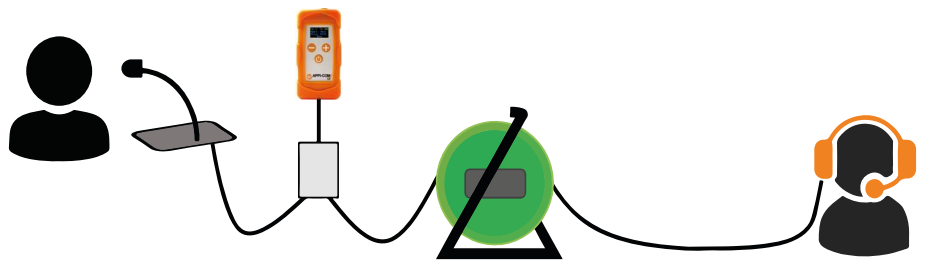

APPI-LINE

In radio sensitive environments (nuclear, ammunition, etc.) or with significant EM perturbations, when man cannot use radio emissions, APPI-Line allows workers to keep in touch.

Simplicity: APPI-Line can be deployed within minutes, and embeds the APPI-Com's strengths: compact, waterproof, shockproof. It allows you to connect a wide range of audio devices for full-duplex communication.