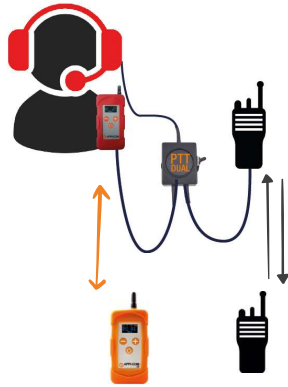

GSM
Compatible

APPI-Smart
Compatible

Walkie-Talkie
Compatible

Man down
Alert

Water & dust
Resistant

PTT/Duplex

APPI-Max /DEC is a Multi-Com Gateway and Full-Duplex radio for Mounted and Dismounted Ops. The APPI-MaX features a connection to a 2-Ways Radio and GSM network and can be used with various Audio headsets. APPI-DEC connects to a vehicle's ICS as a standard headset to create an ICS Wireless extension around the vehicle.

APPI-LINE

In radio sensitive environments (nuclear, ammunition, etc.) or with significant EM perturbations, when man cannot use radio emissions, APPI-Line allows workers to keep in touch.

Simplicity: APPI-Line can be deployed within minutes, and embeds the APPI-Com's strengths: compact, waterproof, shockproof. It allows you to connect a wide range of audio devices for full-duplex communication.

BLUETOOTH

Create a gateway to the GSM network with your smartphone to integrate a remote team member.

PTT-DUAL

Create a gateway to any Walkie-Talkie network. Communicate on two networks simultaneously.

MAN DOWN ALERT

APPI radios are equipped with safety systems; Immobility vocal alert (LWP) or signal loss (Safeline).

APPI-SMART

Control your APPI-radios from your smartphone/tablet.

OUR SELECTION OF HEADSETS AND ACCESSORIES