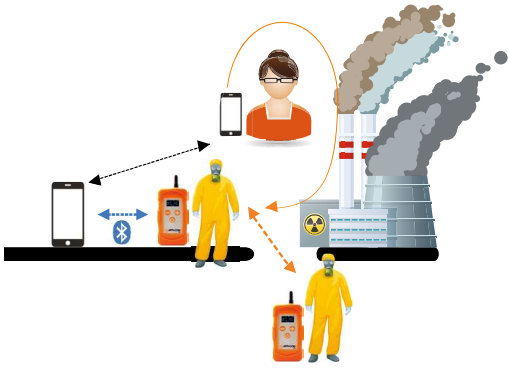

BLUETOOTH

Create a gateway to the GSM network with your smartphone to integrate a remote team member.