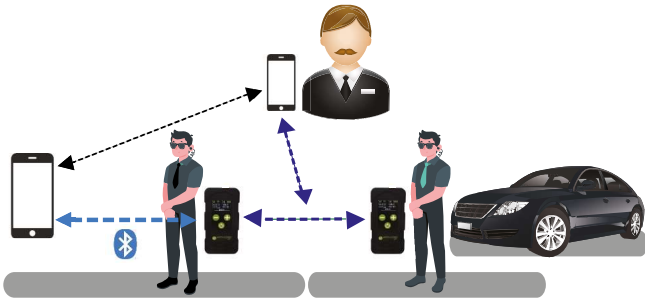

APPI-COM↑ LR

APPI-Com is a long range, wireless and ultralight intercom system : despite obstacles, it ensures a clear communication within the working team in noisy or hostile environments.

ATEX

GSM
Compatible

APPI-Smart
Compatible

Walkie-Talkie
Compatible

Bluetooth

Man down
Alert

SCBA
Compatible

Water & dust
Resistant

BLUETOOTH

Create a gateway to the GSM network with your smartphone to integrate a remote team member.

PTT-DUAL

Create a gateway to any Walkie-Talkie network. Communicate on two networks simultaneously.

MAN DOWN ALERT

APPI radios are equipped with safety systems; Immobility vocal alert (LWP) or signal loss (safeline).