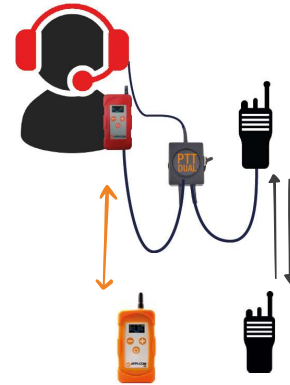

APPI-Smart
Compatible

Walkie-Talkie
Compatible

Bluetooth

Man down
Alert

SCBA
Compatible

Water & dust
Resistant

BLUETOOTH

Create a gateway to the GSM network with your smartphone to integrate a remote team member.

PTT-DUAL

Create a gateway to any Walkie-Talkie network. Communicate on two networks simultaneously.

MAN DOWN ALERT

APPI radios are equipped with safety systems; Immobility vocal alert (LWP) or signal loss (safeline).