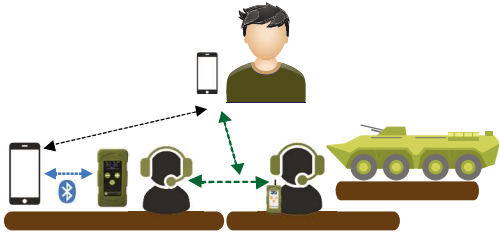

BLUETOOTH

Create a gateway to the GSM network with your smartphone to integrate a remote team member.