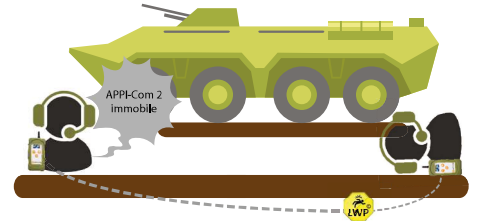

BLUETOOTH

Create a gateway to the GSM network with your smartphone to integrate a remote team member.

PTT-DUAL

Create a gateway to any Walkie-Talkie network. Communicate on two networks simultaneously.

MAN DOWN ALERT

APPI radios are equipped with safety systems; Immobility vocal alert (LWP) or signal loss (Safeline).

APPI-DEC :

Vehicle intercom Wireless extension, no installation required.

APPI-SMART

Control your APPI-radios from your smartphone/tablet.