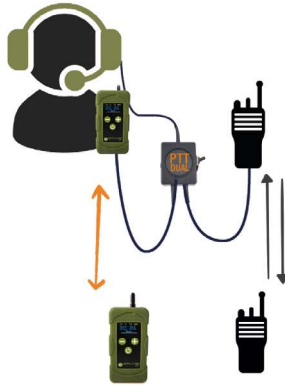

 PTT/
Duplex

APPI-Max /DEC is a Multi-Com Gateway and Full-Duplex radio for Mounted and Dismounted Ops. The APPI-MaX features a connection to a 2-Ways Radio and GSM network and can be used with various Audio headsets. APPI-DEC connects to a vehicle's ICS as a standard headset to create an ICS Wireless extension around the vehicle.

BLUETOOTH

Create a gateway to the GSM network with your smartphone to integrate a remote team member.

PTT-DUAL

Create a gateway to any Walkie-Talkie network. Communicate on two networks simultaneously.

MAN DOWN ALERT