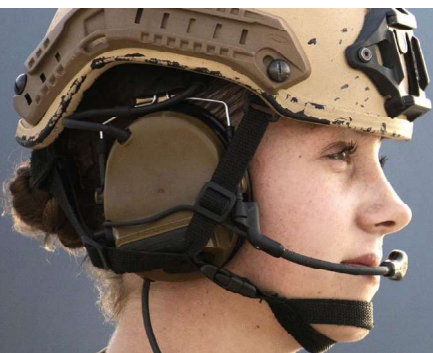

OUR SELECTION OF HEADSETS AND ACCESSORIES

**BONE CONDUCTION
INTRA-EAR**

BONE CONDUCTION

**NOISE CANCELLING
TALK THROUGH**

SPECIFICATIONS

RADIO APPI-Com LR

Range >2.3mi (4km)

Free bands: 863-870MHz CE / 902-928MHz FHSS