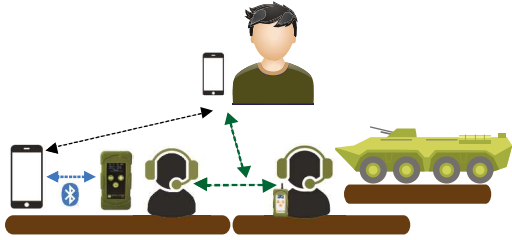

APPI-CovR

-  Bluetooth
-  GSM Compatible
-  APPI-Smart Compatible
-  Walkie-Talkie Compatible
-  Man down Alert
-  Water & dust Resistant
-  ICS Compatible
-  PTT/ Duplex

APPI-CovR is a communicating noise-canceling headset embedding the «APPI» radio technology and its Full-Duplex conference mode. This headset is equipped with an noise cancelling microphone and offers a hearing protection for noisy environments.

APPI-MAX

-  Bluetooth
-  GSM Compatible
-  APPI-Smart Compatible
-  Walkie-Talkie Compatible
-  Man down Alert
-  Water & dust Resistant
-  ICS Compatible
-  PTT/ Duplex

APPI-Max /DEC is a Multi-Com Gateway and Full-Duplex radio for Mounted and Dismounted Ops. The APPI-MaX features a connection to a 2-Ways Radio and GSM network and can be used with various Audio headsets. APPI-DEC connects to a vehicle's ICS as a standard headset to create an ICS Wireless extension around the vehicle.

BLUETOOTH

Create a gateway to the GSM network with your smartphone to integrate a remote team member.

PTT-DUAL

Create a gateway to any Walkie-Talkie network. Communicate on two networks simultaneously.

MAN DOWN ALERT