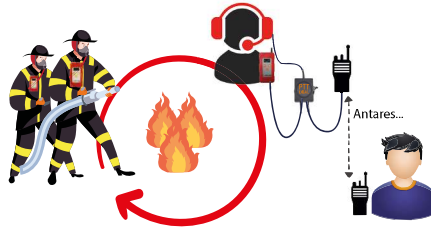

APPI-MAX

-  Bluetooth
-  GSM Compatible
-  APPI-Smart Compatible
-  Walkie-Talkie Compatible
-  Man down Alert
-  Water & dust Resistant
-  ICS Compatible
-  PTT/ Duplex

APPI-Max /DEC is a Multi-Com Gateway and Full-Duplex radio for Mounted and Dismounted Ops. The APPI-MaX features a connection to a 2-Ways Radio and GSM network and can be used with various Audio headsets. APPI-DEC connects to a vehicle's ICS as a standard headset to create an ICS Wireless extension around the vehicle.

BLUETOOTH

Create a gateway to the GSM network with your smartphone to integrate a remote team member.

PTT-DUAL

Create a gateway to any Walkie-Talkie network. Communicate on two networks simultaneously.

MAN DOWN ALERT

APPI radios are equipped with safety systems; Immobility vocal alert (LWP) or signal loss (Safeline).

APPI-Smart C :

Control your APPI-Com /CovR from your smartphone.

APPI-Smart S :

APPI-Smart C + automatic transfer of LWP alerts and manual call to a pre-registered number from any APPI-Com / Covr in the group.