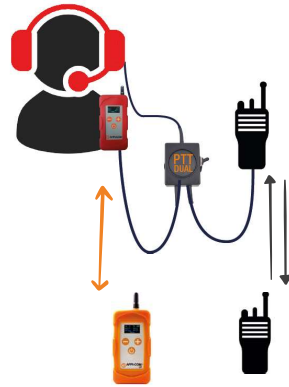

PTT-DUAL

Create a gateway to any Walkie-Talkie network. Communicate on two networks simultaneously.