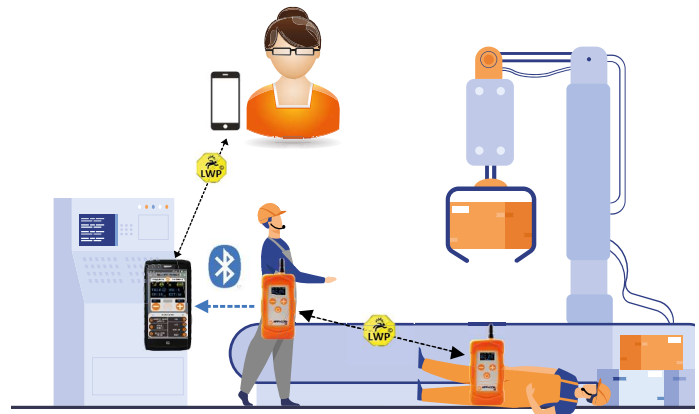

APPI-Smart S :

APPI-Smart C + automatic transfer of LWP alerts and manual call to a pre-registered number from any APPI-Com / Covr in the group.