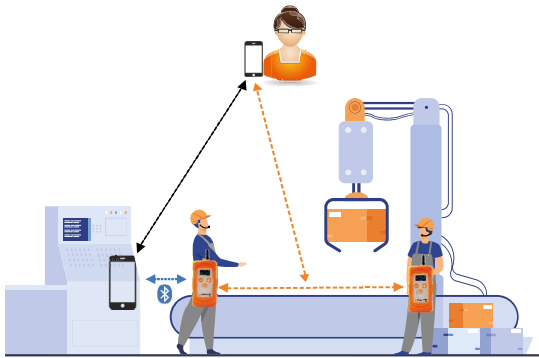

BLUETOOTH

Create a gateway to the GSM network with your smartphone to integrate a remote team member.