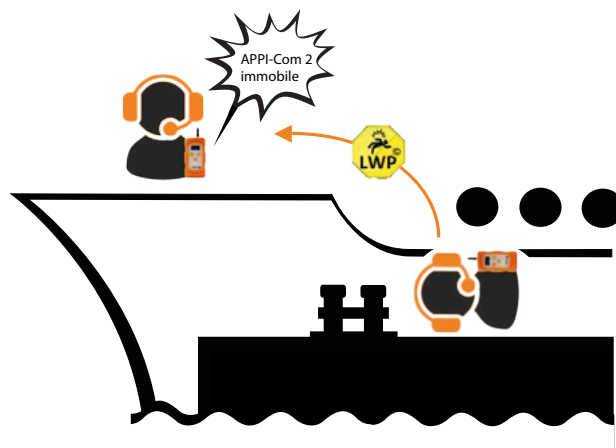

## APPI-CovR

-  Bluetooth
-  GSM Compatible
-  APPI-Smart Compatible
-  Walkie-Talkie Compatible
-  ICS Compatible
-  Man down Alert
-  Water & dust Resistant
-  PTT/ Duplex

*APPI-CovR is a communicating noise-canceling headset embedding the «APPI» radio technology and its Full-Duplex conference mode. This headset is equipped with a noise cancelling microphone and offers a hearing protection for noisy environments.*

## BLUETOOTH

Create a gateway to the GSM network with your smartphone to integrate a remote team member.

## PTT-DUAL

Create a gateway to any Walkie-Talkie network. Communicate on two networks simultaneously.

## MAN DOWN ALERT

APPI radios are equipped with safety systems; Immobility vocal alert (LWP) or signal loss (Safeline).