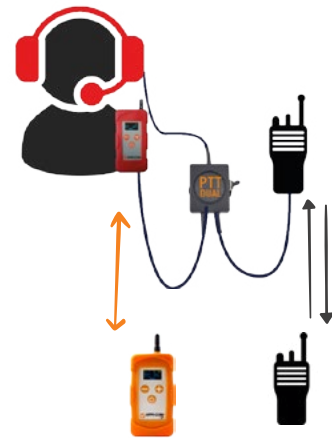

PTT-DUAL

Create a gateway to any Walkie-Talkie network. Communicate on two networks simultaneously.