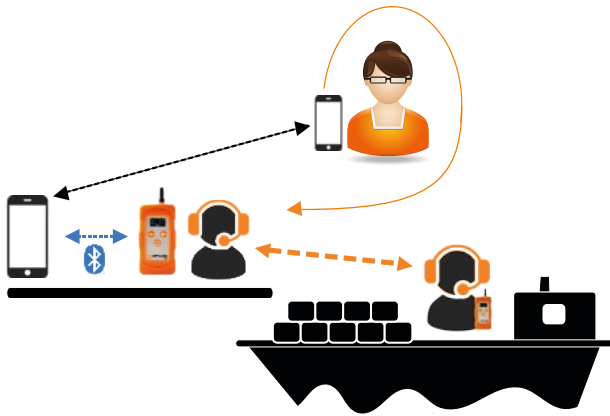

## APPI-CovR

-  Bluetooth
-  GSM Compatible
-  APPI-Smart Compatible
-  Walkie-Talkie Compatible
-  ICS Compatible
-  Man down Alert
-  Water & dust Resistant
-  PTT/ Duplex

*APPI-CovR is a communicating noise-canceling headset embedding the «APPI» radio technology and its Full-Duplex conference mode. This headset is equipped with a noise cancelling microphone and offers a hearing protection for noisy environments.*

## BLUETOOTH

Create a gateway to the GSM network with your smartphone to integrate a remote team member.