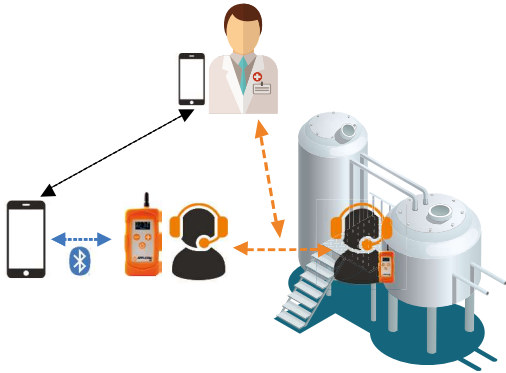

## APPI-COM<sup>LR</sup>

*APPI-Com is a long range, wireless and ultralight intercom system : despite obstacles, it ensures a clear communication within the working team in noisy or hostile environments.*

## BLUETOOTH

Create a gateway to the GSM network with your smartphone to integrate a remote team member.