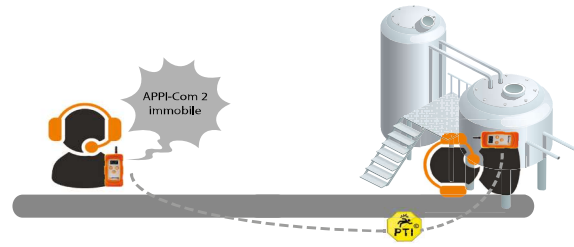

## BLUETOOTH

Create a gateway to the GSM network with your smartphone to integrate a remote team member.

## MAN DOWN ALERT

APPI radios are equipped with safety systems; Immobility vocal alert (LWP) or signal loss (safeline).