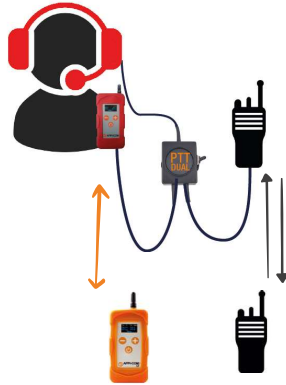

PTT-DUAL

Create a gateway to any Walkie-Talkie network. Communicate on two networks simultaneously.